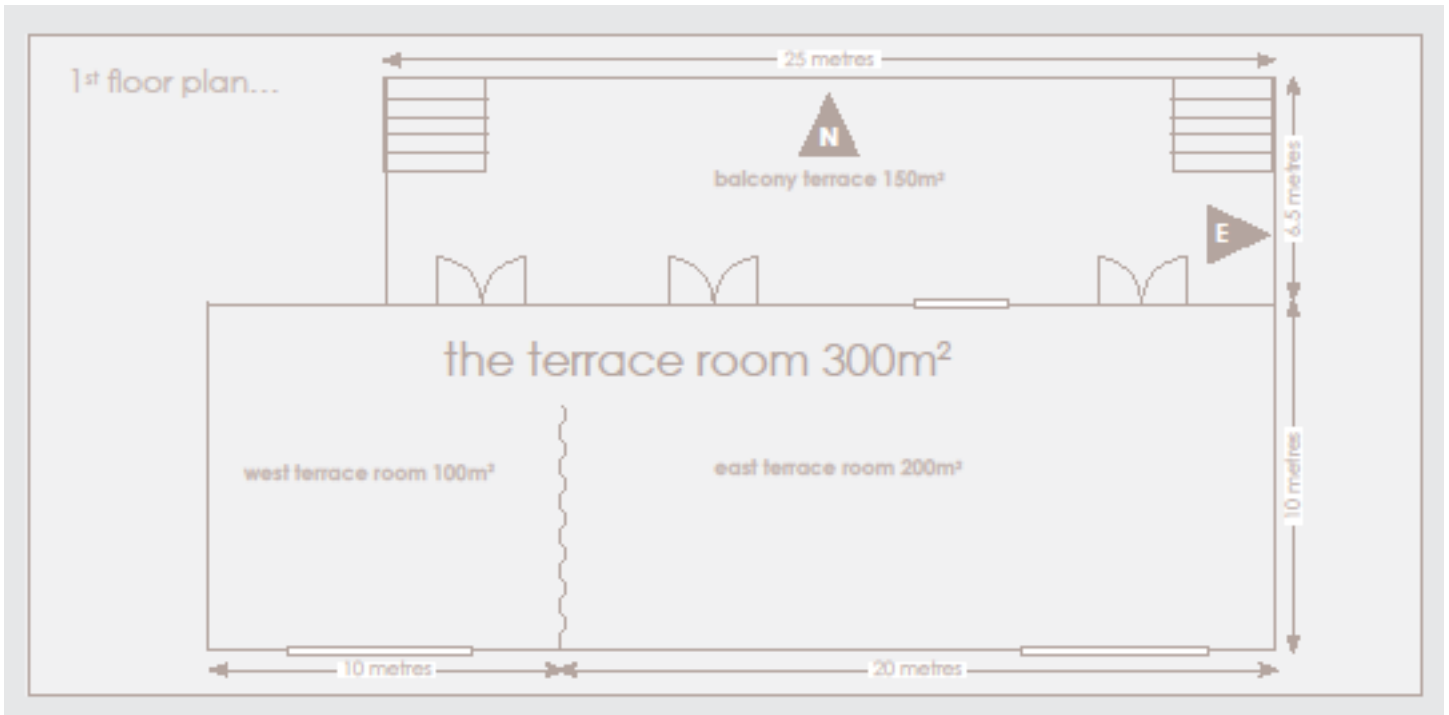

Terrace Room

venue	height ^m	length ^m	width ^m	area ^{m²}	cocktail	dining	classroom	u shape	theatre
west terrace	3.3	10	10	100	50	40	36	21	50
east terrace	3.3	20	10	200	120	100	100	40	150
the terrace	3.3	30	10	300	180	140	150	40	200
bella room	2.3	7	5	30	20	12	12		25
breakout room	2.7	7	4	32			16	16	20
courtyard garden		10	7	70	70	50			
poolside		20	10	200	100	60			